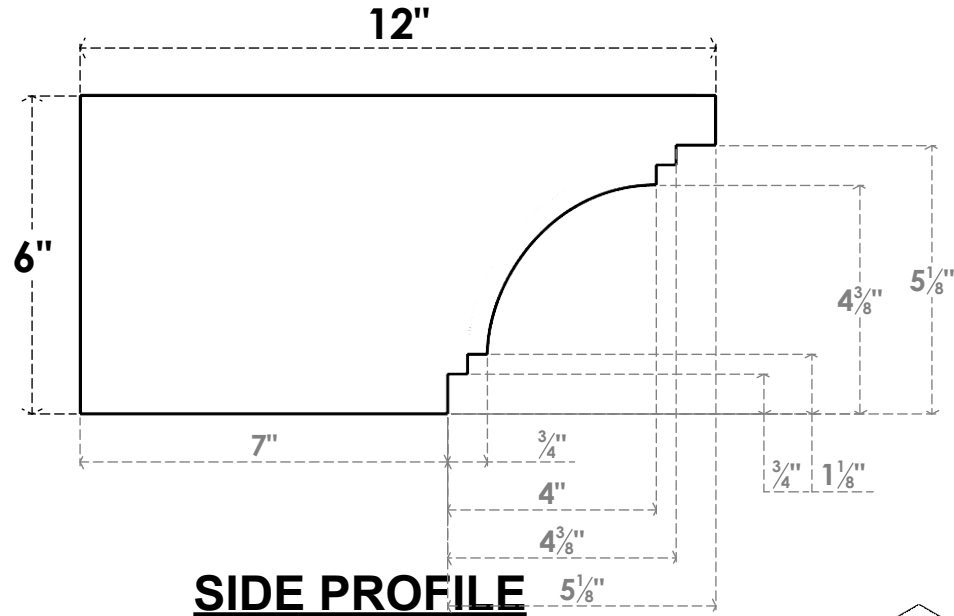

# ITEM NUMBER: RFTURO060X06000X12000X006PEC00RCPR

6"W X 6"H X 12"L TIMBERTHANE ROUGH CEDAR PESCADERO FAUX WOOD OPEN RAFTER TAIL, 6"L END, PRIMED TAN

**ISOMETRIC**

GENERATED DATE : 03/02/2023

EKENA MILLWORK  
2300 WEST MAIN ST.  
CLARKSVILLE, TX 75426  
TOLL FREE: 866-607-0453  
WWW.EKENAMILLWORK.COM

**NOTES**

1. INSTALLATION TO BE COMPLETED IN ACCORDANCE WITH MANUFACTURER'S SPECIFICATIONS.
2. DRAWING MAY NOT BE TO SCALE
3. THIS DRAWING IS INTENDED FOR DESIGN AND PLANNING PURPOSES ONLY.
4. ALL INFORMATION CONTAINED HEREIN WAS CURRENT AT THE TIME OF DEVELOPMENT BUT MUST BE REVIEWED AND APPROVED BY THE PRODUCT MANUFACTURER TO BE CONSIDERED ACCURATE.
5. TIMBERTHANE ARCHITECTURAL PRODUCTS ARE MADE FROM HIGH DENSITY URETHANE AND COME FACTORY PRIMED