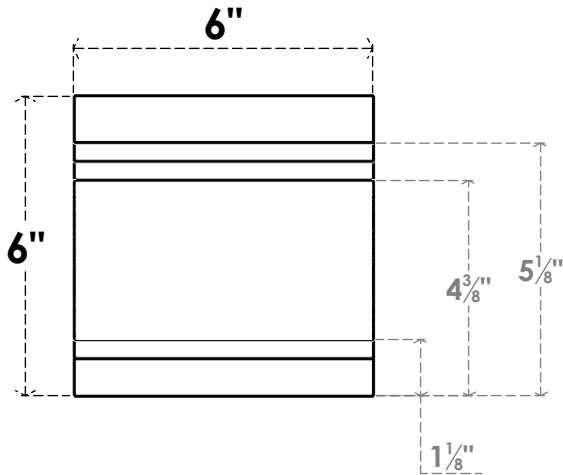

# ITEM NUMBER: RFTURO060X06000X12000X006PEC00RCPR

6"W X 6"H X 12"L TIMBERTHANE ROUGH CEDAR PESCADERO FAUX WOOD OPEN RAFTER TAIL, 6"L END, PRIMED TAN

**ISOMETRIC**

GENERATED DATE : 03/02/2023

EKENA MILLWORK  
2300 WEST MAIN ST.  
CLARKSVILLE, TX 75426  
TOLL FREE: 866-607-0453  
WWW.EKENAMILLWORK.COM

**NOTES**

1. INSTALLATION TO BE COMPLETED IN ACCORDANCE WITH MANUFACTURER'S SPECIFICATIONS.
2. DRAWING MAY NOT BE TO SCALE
3. THIS DRAWING IS INTENDED FOR DESIGN AND PLANNING PURPOSES ONLY.
4. ALL INFORMATION CONTAINED HEREIN WAS CURRENT AT THE TIME OF DEVELOPMENT BUT MUST BE REVIEWED AND APPROVED BY THE PRODUCT MANUFACTURER TO BE CONSIDERED ACCURATE.
5. TIMBERTHANE ARCHITECTURAL PRODUCTS ARE MADE FROM HIGH DENSITY URETHANE AND COME FACTORY PRIMED