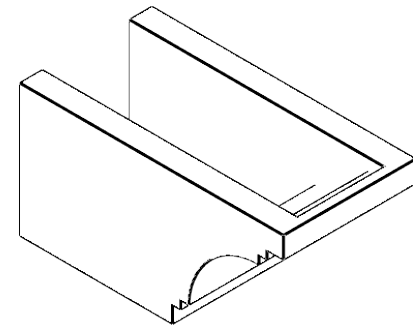

# ITEM NUMBER: RFTURO060X06000X12000X006PEC00RCPR

6"W X 6"H X 12"L TIMBERTHANE ROUGH CEDAR PESCADERO FAUX WOOD OPEN RAFTER TAIL, 6"L END, PRIMED TAN

**ISOMETRIC**

GENERATED DATE : 03/02/2023

EKENA MILLWORK  
2300 WEST MAIN ST.  
CLARKSVILLE, TX 75426  
TOLL FREE: 866-607-0453  
WWW.EKENAMILLWORK.COM

**NOTES**

1. INSTALLATION TO BE COMPLETED IN ACCORDANCE WITH MANUFACTURER'S SPECIFICATIONS.
2. DRAWING MAY NOT BE TO SCALE
3. THIS DRAWING IS INTENDED FOR DESIGN AND PLANNING PURPOSES ONLY.
4. ALL INFORMATION CONTAINED HEREIN WAS CURRENT AT THE TIME OF DEVELOPMENT BUT MUST BE REVIEWED AND APPROVED BY THE PRODUCT MANUFACTURER TO BE CONSIDERED ACCURATE.
5. TIMBERTHANE ARCHITECTURAL PRODUCTS ARE MADE FROM HIGH DENSITY URETHANE AND COME FACTORY PRIMED